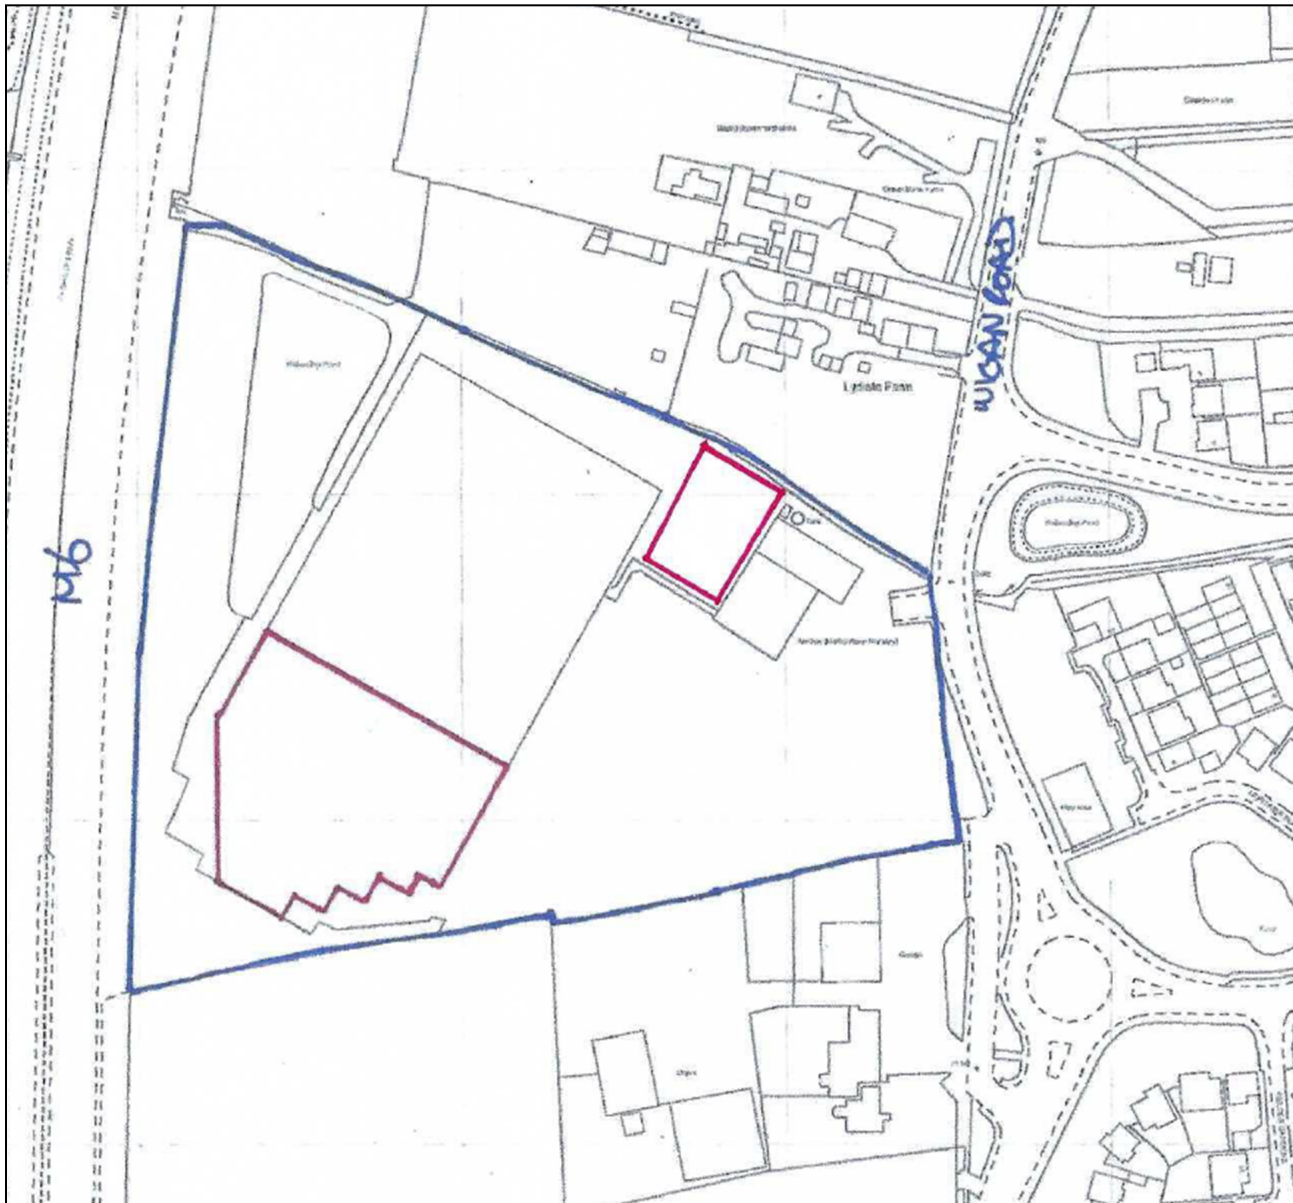

# Item 3e

22/00888/FULMAJ

Armlee Nurseries, Apline View, Wigan Road,  
Clayton-Le-Woods

Extension to existing polytunnel building and  
erection of a new polytunnel building

# Location plan

# Existing site layout

# Proposed Site Layout