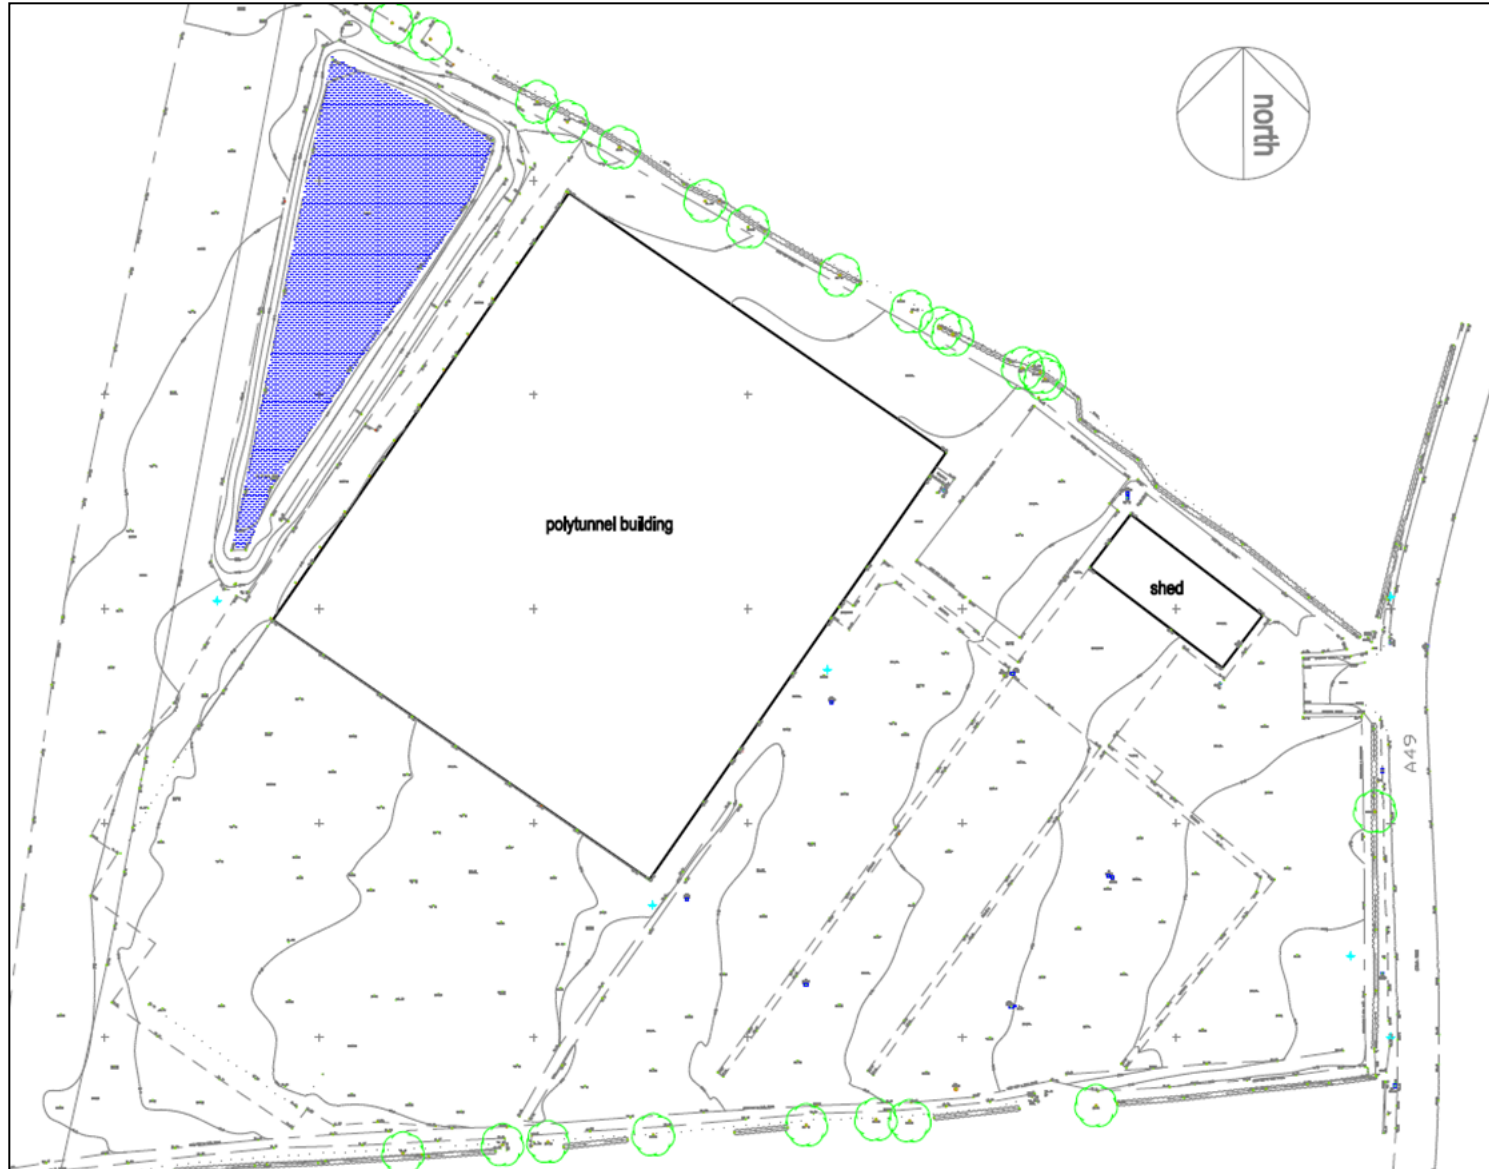

# Item 3e

22/00888/FULMAJ

Armlee Nurseries, Apline View, Wigan Road,  
Clayton-Le-Woods

Extension to existing polytunnel building and  
erection of a new polytunnel building

# Location plan

# Existing site layout

# Proposed Site Layout