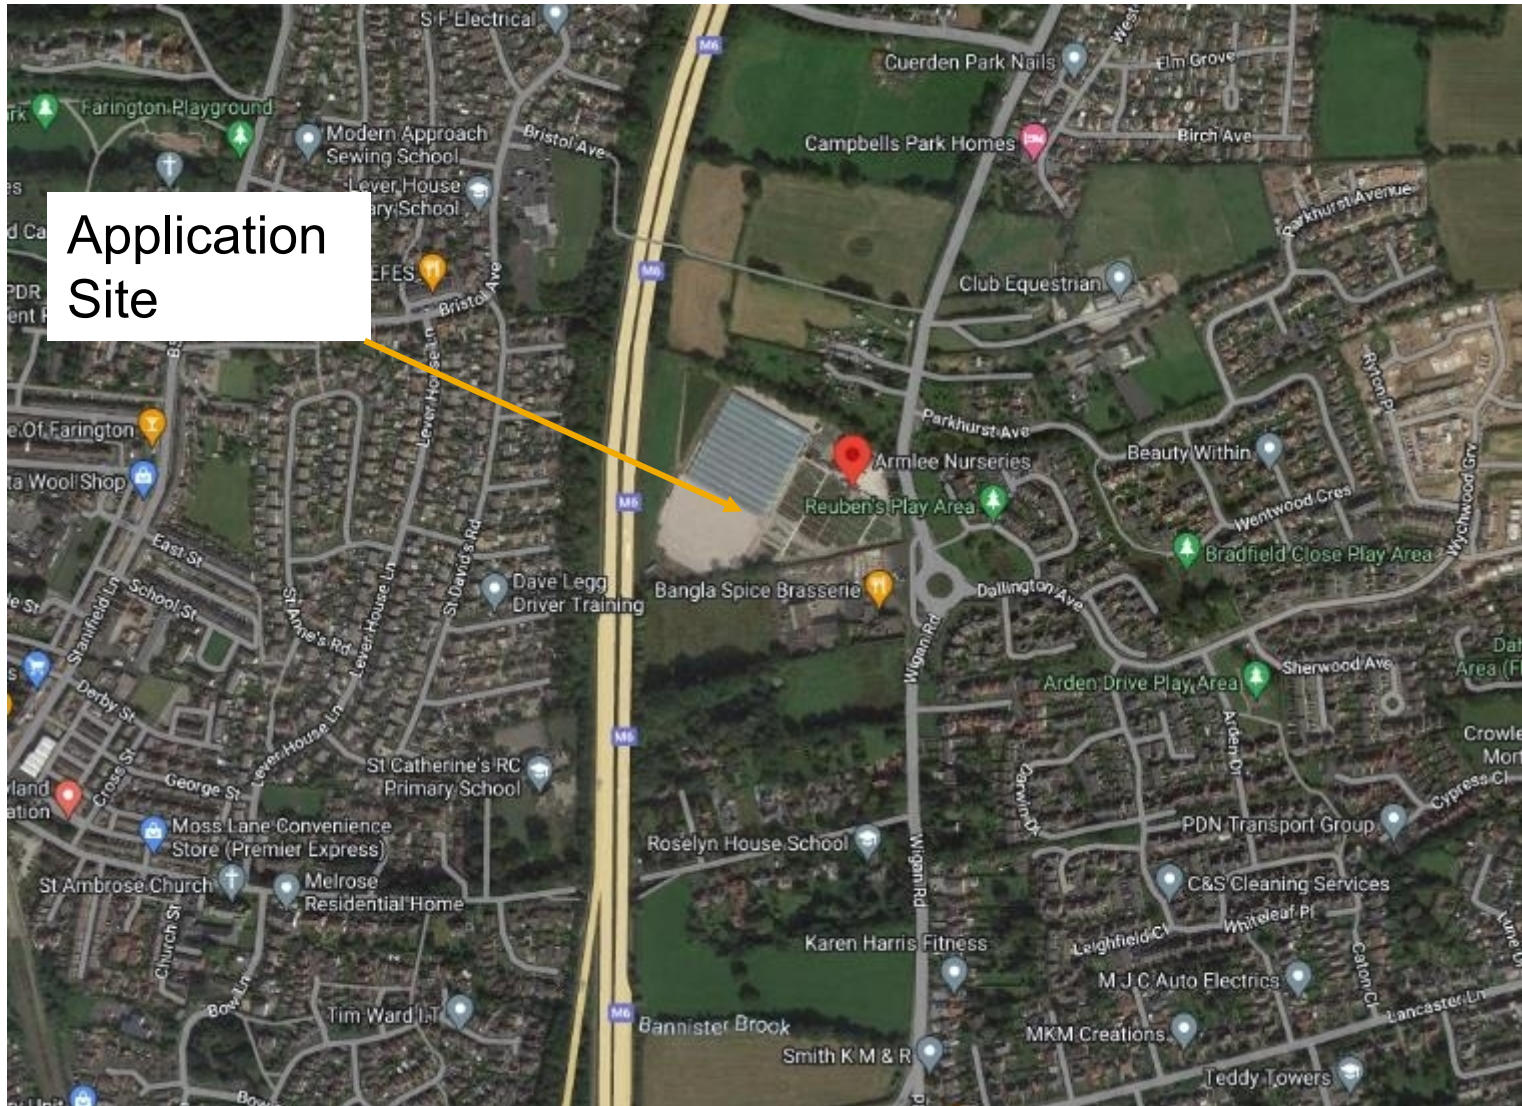

Aerial photo